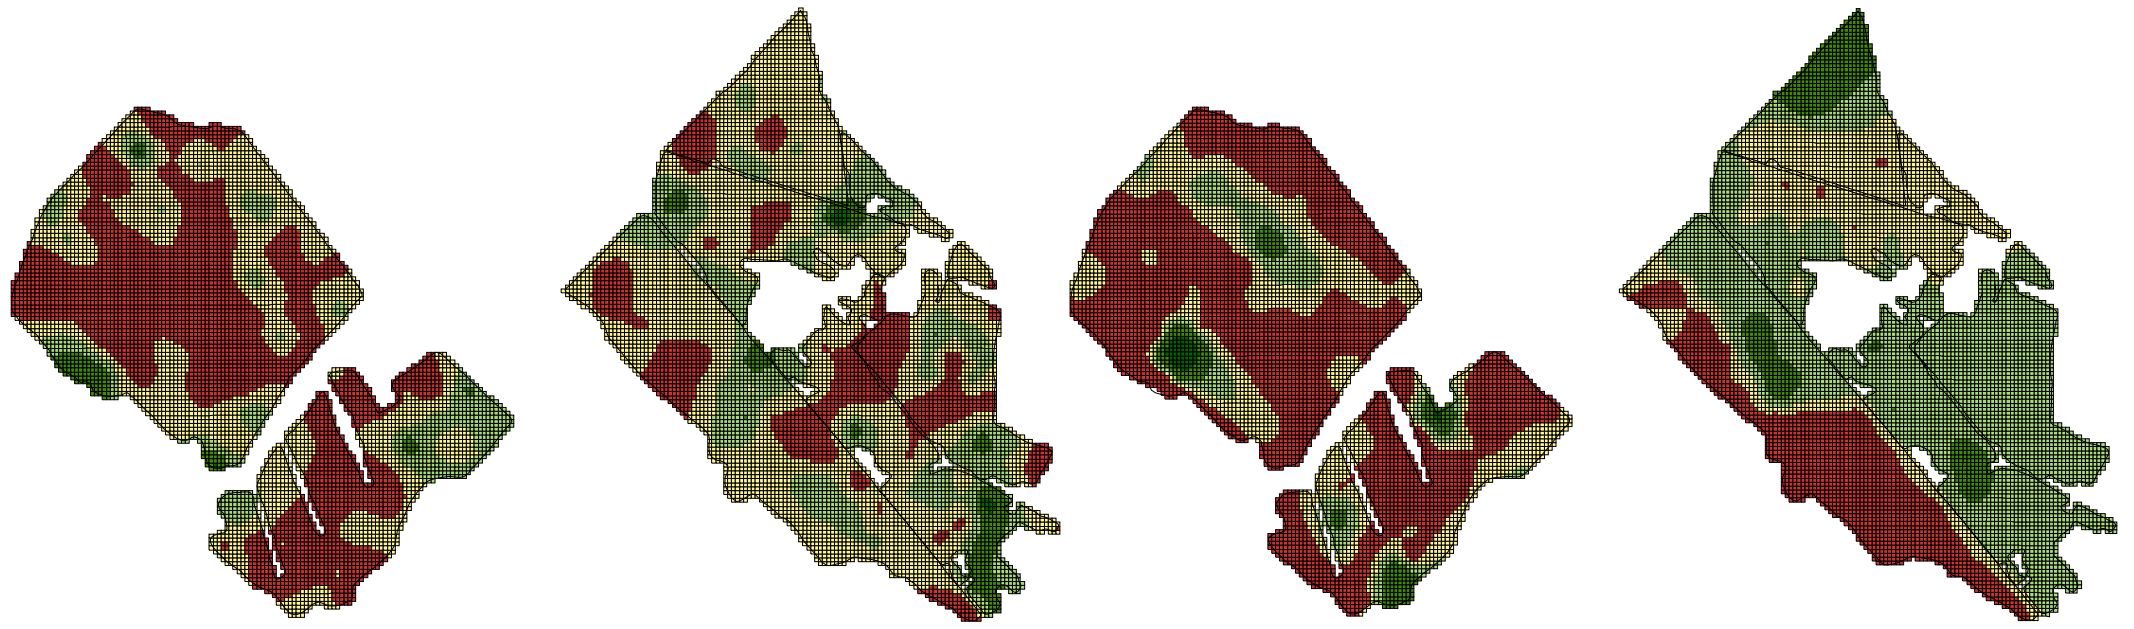

Field Boundary, Ph (kcl) Surface - Ph (kcl)

Field Boundary, Na Surface

1000 0 1000 2000 3000 4000 5000 Meters

Date: Aug 31, 2008
Field Name: Varkfrietf2droe08; 08
Farm Name:
Total Hectares: 610.75
Field Boundary Start Location:
Latitude: -26.06608698
Longitude: 28.45740148

Ph (kcl) Stats:
No. of Observations: 16380
Minimum Ph (kcl): 3.7
Maximum Ph (kcl): 6.7
Average Ph (kcl): 4.7

Na Stats:
No. of Observations: 16380
Minimum Na: 0.0
Maximum Na: 48.4
Average Na: 8.2